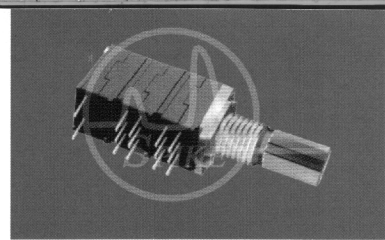

REGULAR TYPES ◀◀

9MM ROTARY POTENTIOMETERS WITH METAL SHAFT

Model