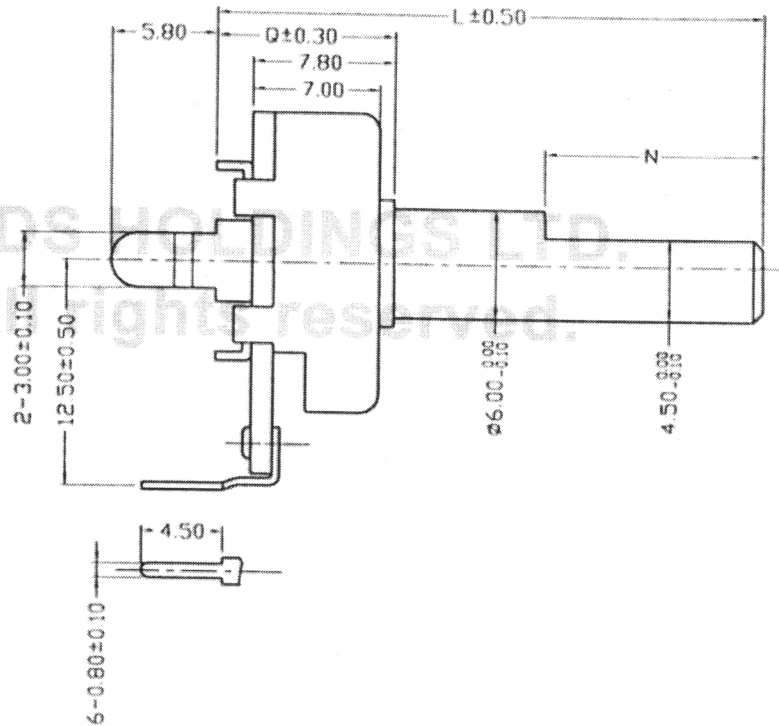

APPEARANCE

DRAWING

M=15(P=18.8/Q=9.80)					
L	20	25	30	35	40
N	7	12	12	12	12

M=20(P=21/Q=10.3)					
L	20.5	25.5	30.5	35.5	40.5
N	7	12	12	12	12

RECOMMEND P.C.B LAYOUT

R-164KP(M)

DRAWING NO	REV	SHEET/OF
TEC-WI-E.WX-127	B1	