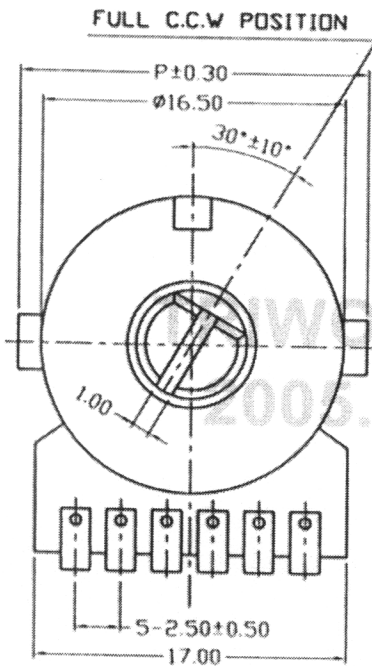

APPEARANCE

DRAWING

M=15(P=18.8/Q=9.80)					
L	20	25	30	35	40
N	7	12	12	12	12

M=20(P=21/Q=10.3)					
L	20.5	25.5	30.5	35.5	40.5
N	7	12	12	12	12

RECOMMEND P.C.B LAYOUT

R-164KP(M)

DRAWING NO	REV	SHEET/OF
TEC-WI-E.WX-127	B1	