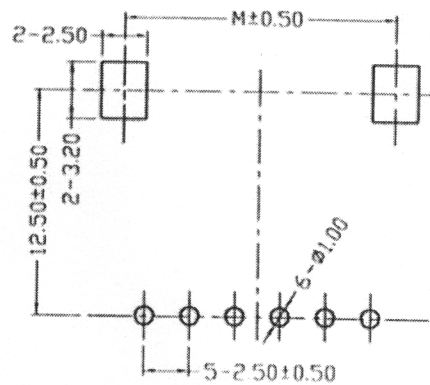

APPEARANCE

DRAWING

M=15(P=18.8/Q=9.80)					
L	20	25	30	35	40
N	7	12	12	12	12

M=20(P=21/Q=10.3)					
L	20.5	25.5	30.5	35.5	40.5
N	7	12	12	12	12

RECOMMEND P.C.B LAYOUT

R-164KP(M)

DRAWING NO	REV	SHEET/OF
TEC-WI-E.WX-127	B1	